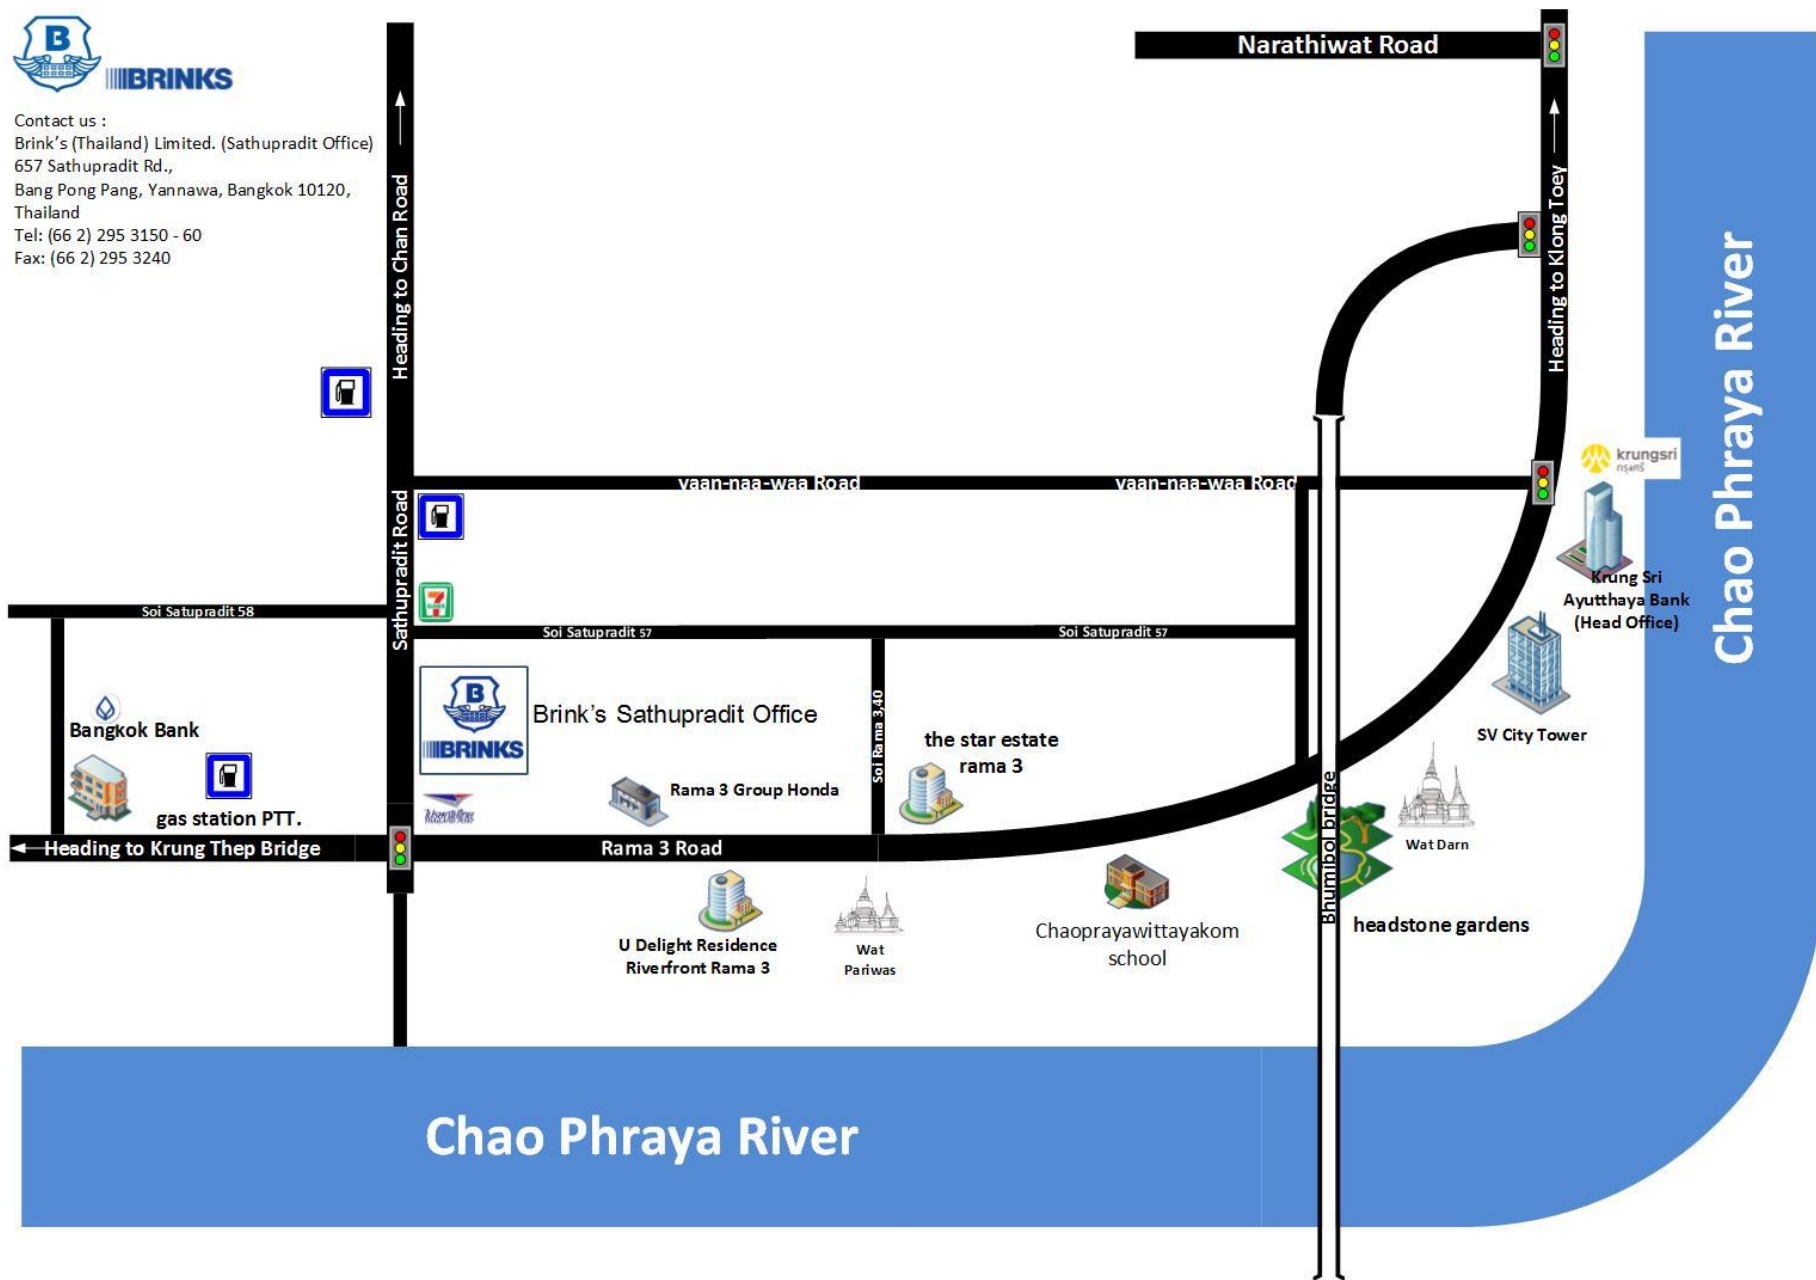

Contact us :
Brink's (Thailand) Limited. (Sathupradit Office)
657 Sathupradit Rd.,
Bang Pong Pang, Yannawa, Bangkok 10120,
Thailand
Tel: (66 2) 295 3150 - 60
Fax: (66 2) 295 3240

Chao Phraya River

Chao Phraya River